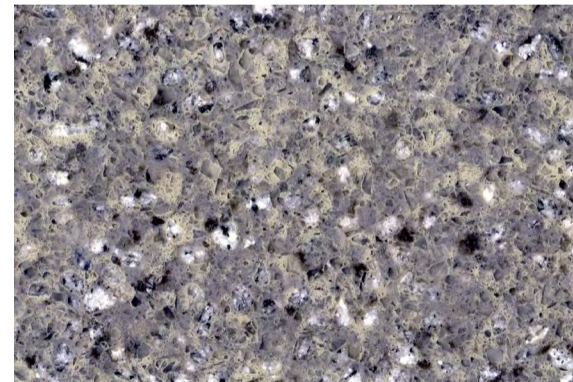

CT402 SPECCHIO WHITE

CL102 CHAMPAGNE PEARL

RS314 VENETIAN AVORIO

RS308 VICTORIAN SANDS

CL106 SANDCASTLE

RU608 SOPHIA

RM504 AJANTA

LS451 STERLING GREY